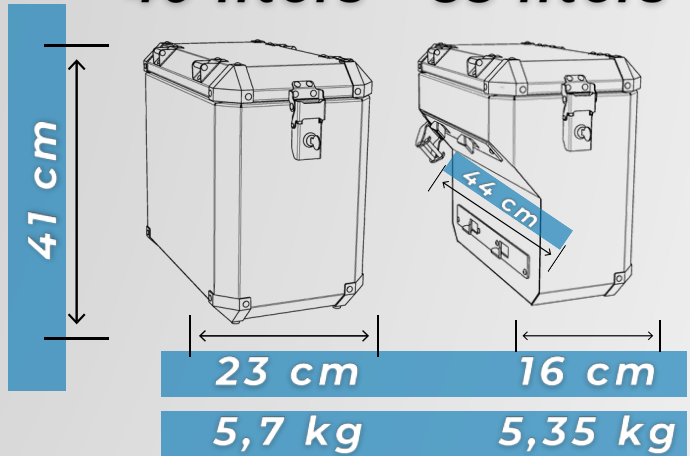

easy fixing

*Easy and quick to put on and take
off guarantees comfortable use*

SIDE CASES

size M

-  waterproof
-  lock system
-  aluminium 2mm
-  colour 
silver or black

40 liters

35 liters

size L

 **easy fixing**

45 liters

40 liters

SIDE CASES

size XL

-  waterproof
-  lock system
-  aluminium 2mm
-  colour 
silver or black

48 liters

43 liters

**NEW
SIZE**

helmet fit inside 

size XXL

 easy fixing

53 liters

48 liters

TOP CASE

size M

48 liters

6,15 kg

waterproof

lock system

aluminium 2mm

colour 
silver or black

2x helmets fit inside

size XL