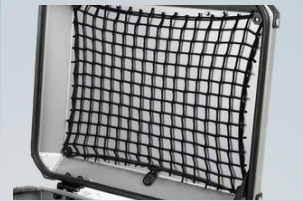

62 liters

7,2 kg

easy fixing

ACCESSORIES

available for all cases

carry handle

net

inner bag

backrest foam

backrest upholstered

Uchwyty na ściane

Wall bracket for side cases
APDURO / OEM BMW

If you want to enjoy better garage organization, protection and security for your side cases, our Apduro side case wall brackets are the perfect solution for you.