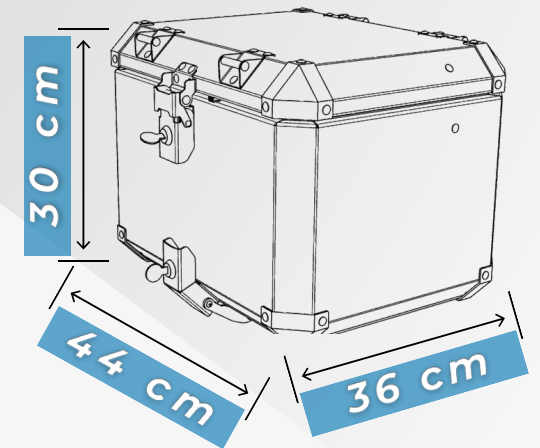

-  waterproof
-  lock system
-  aluminium 2mm
-  colour 
silver or black

helmet fit inside

40 liters **5,4 kg**

size M+

 **easy fixing**

48 liters **6,15 kg**

TOP CASE

size L

48 liters

6,15 kg

waterproof

lock system

aluminium 2mm

colour 
silver or black

2x helmets fit inside

size XL