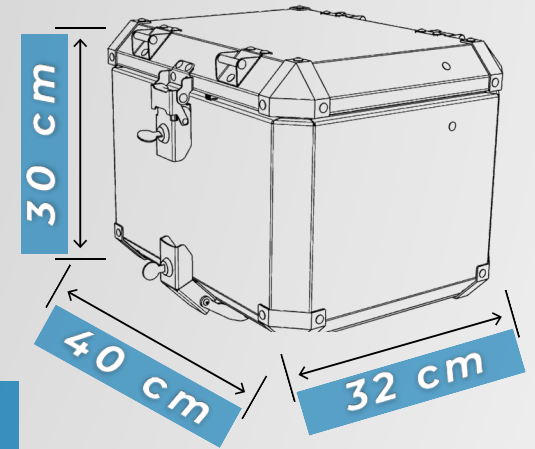

 **easy fixing**

45 liters

40 liters

SIDE CASES

size XL

-  waterproof
-  lock system
-  aluminium 2mm
-  colour 
silver or black

48 liters

43 liters

**NEW
SIZE**

helmet fit inside 

size XXL

 easy fixing

53 liters

48 liters

TOP CASE

size M

-  waterproof
-  lock system
-  aluminium 2mm
-  colour 
silver or black

helmet fit inside

40 liters **5,4 kg**

size M+

 **easy fixing**

48 liters **6,15 kg**

TOP CASE

size L

48 liters

6,15 kg

waterproof

lock system

aluminium 2mm

colour 
silver or black

2x helmets fit inside

size XL