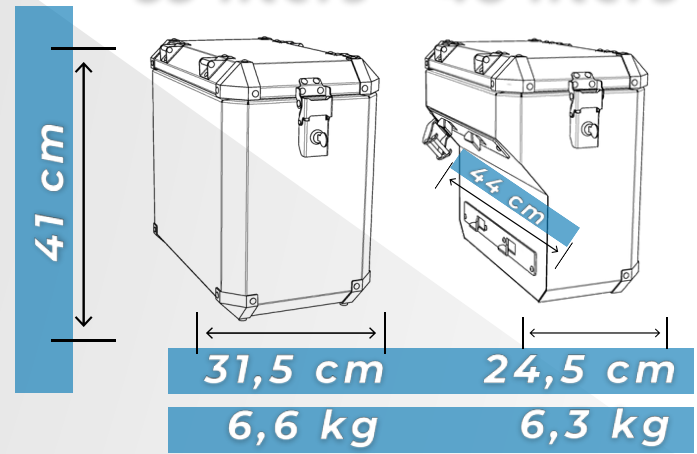

 **easy fixing**

45 liters

40 liters

SIDE CASES

size XL

-  waterproof
-  lock system
-  aluminium 2mm
-  colour 
silver or black

48 liters

43 liters

**NEW
SIZE**

helmet fit inside 

size XXL

 easy fixing

53 liters

48 liters

TOP CASE

size M

-  waterproof
-  lock system
-  aluminium 2mm
-  colour 
silver or black

helmet fit inside

40 liters **5,4 kg**

size M+

 **easy fixing**

48 liters **6,15 kg**

TOP CASE

size L

48 liters

6,15 kg

waterproof

lock system

aluminium 2mm

colour 
silver or black

2x helmets fit inside

size XL