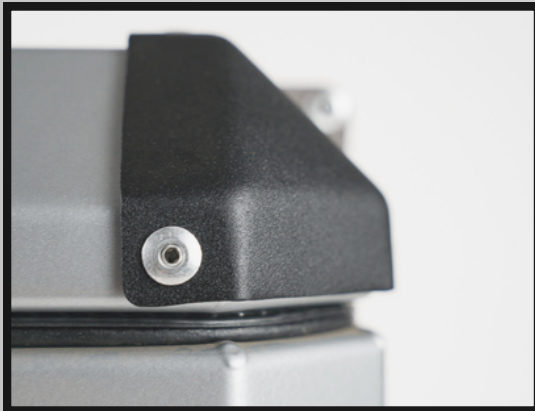

**contact
with
us**

+48 664 982 745

info@apduro.pl

www.apduro.pl

POLAND

Przytkowice 541
34-141 Przytkowice