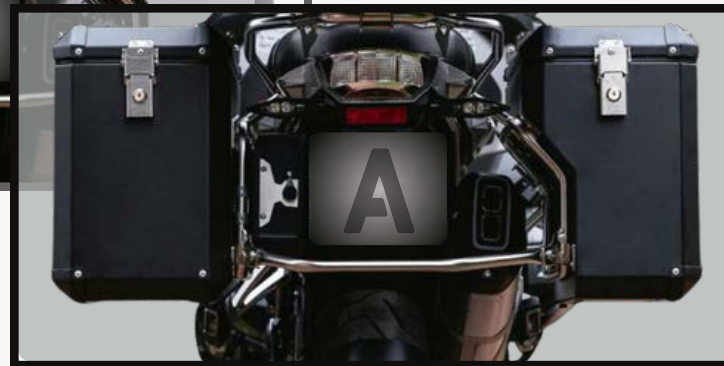

easy fixing

*Easy and quick to put on and take
off guarantees comfortable use*

SIDE CASES

size M

-  waterproof
-  lock system
-  aluminium 2mm
-  colour 
silver or black

40 liters

35 liters

size L