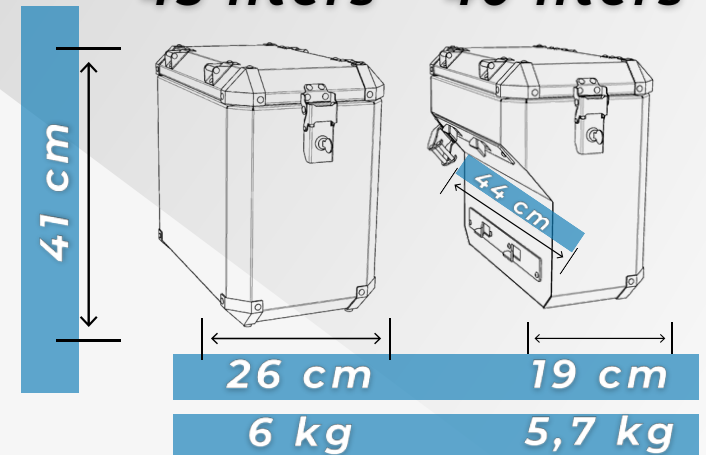

easy fixing

*Easy and quick to put on and take
off guarantees comfortable use*

SIDE CASES

size M

-  waterproof
-  lock system
-  aluminium 2mm
-  colour 
silver or black

40 liters

35 liters

size L

 **easy fixing**

45 liters

40 liters

SIDE CASES

size XL

-  waterproof
-  lock system
-  aluminium 2mm
-  colour 
silver or black

48 liters

43 liters