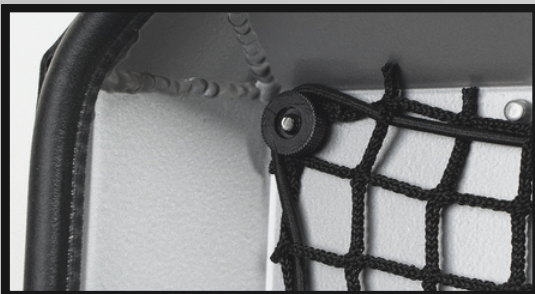

**contact
with
us**

+48 664 982 745

info@apduro.pl

www.apduro.pl

POLAND

Przytkowice 541
34-141 Przytkowice