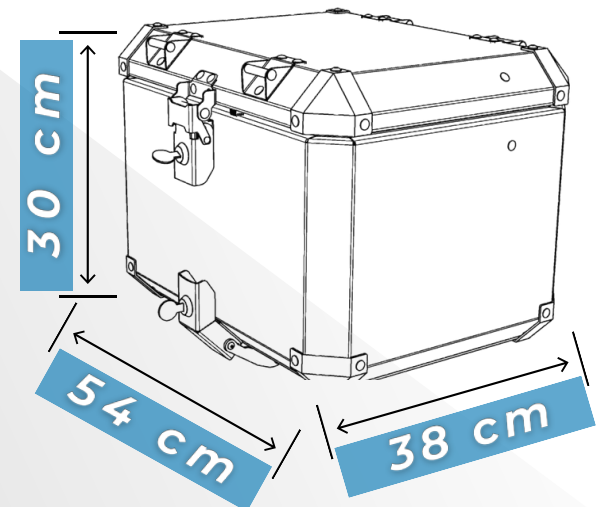

-  waterproof
-  lock system
-  aluminium 2mm
-  colour 
silver or black

helmet fit inside

40 liters **5,4 kg**

size M+

 **easy fixing**

48 liters **6,15 kg**

TOP CASE

size L

48 liters

6,15 kg

waterproof

lock system

aluminium 2mm

colour 
silver or black

2x helmets fit inside

size XL

62 liters

7,2 kg

easy fixing

ACCESSORIES

available for all cases

carry handle

net

inner bag