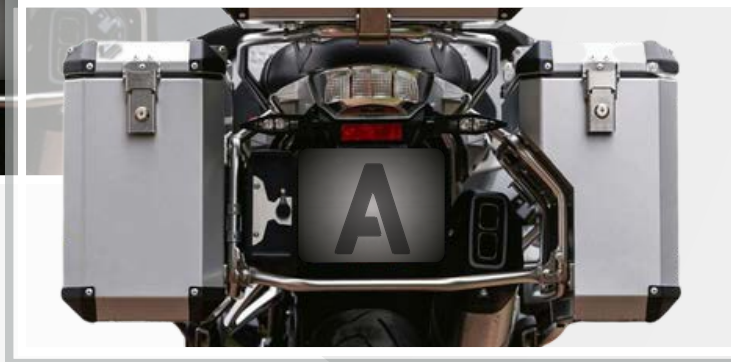

easy fixing

*Easy and quick to put on and take
off guarantees comfortable use*

SIDE CASES

size M

-  waterproof
-  lock system
-  aluminium 2mm
-  colour 
silver or black

40 liters

35 liters

size L