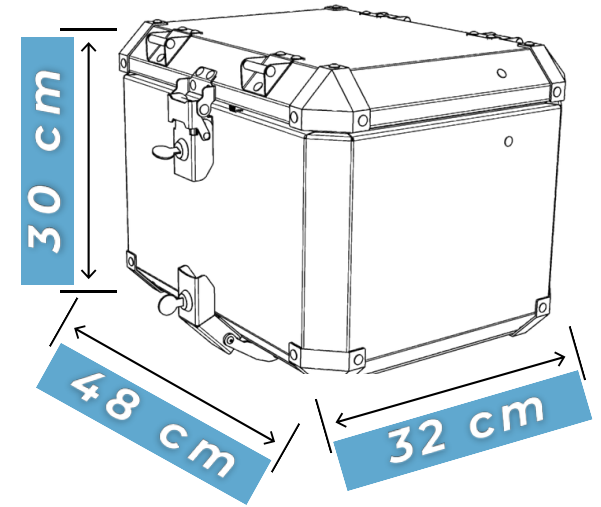

-  waterproof
-  lock system
-  aluminium 2mm
-  colour 
silver or black

helmet fit inside

40 liters **5,4 kg**

size M+

 **easy fixing**

48 liters **6,15 kg**

TOP CASE

size L

48 liters

6,15 kg

waterproof

lock system

aluminium 2mm

colour 
silver or black

2x helmets fit inside

size XL