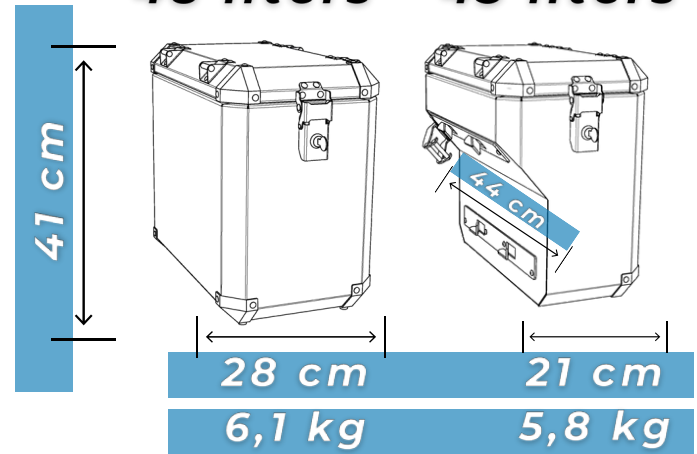

 **easy fixing**

45 liters

40 liters

SIDE CASES

size XL

-  waterproof
-  lock system
-  aluminium 2mm
-  colour 
silver or black

48 liters

43 liters

**NEW
SIZE**

helmet fit inside 

size XXL

 easy fixing

53 liters

48 liters

TOP CASE

size M

-  waterproof
-  lock system
-  aluminium 2mm
-  colour 
silver or black

helmet fit inside

40 liters **5,4 kg**

size M+

 **easy fixing**

48 liters **6,15 kg**

TOP CASE

size L

48 liters

6,15 kg

waterproof

lock system

aluminium 2mm

colour 
silver or black

2x helmets fit inside

size XL