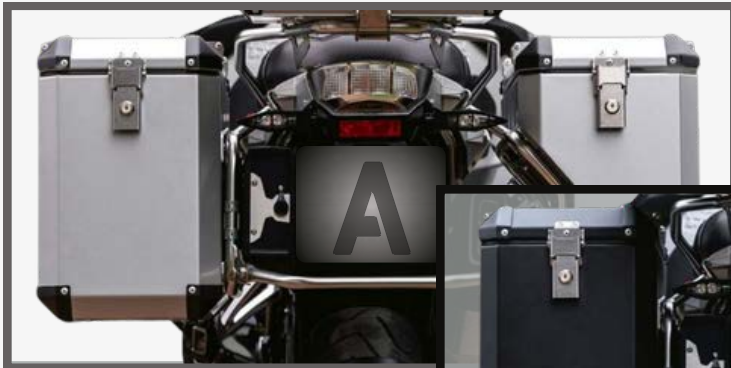

easy fixing

*Easy and quick to put on and take
off guarantees comfortable use*

SIDE CASES

size M

-  waterproof
-  lock system
-  aluminium 2mm
-  colour 
silver or black

40 liters

35 liters

size L

 **easy fixing**

45 liters

40 liters

SIDE CASES

size XL

-  waterproof
-  lock system
-  aluminium 2mm
-  colour 
silver or black

48 liters

43 liters